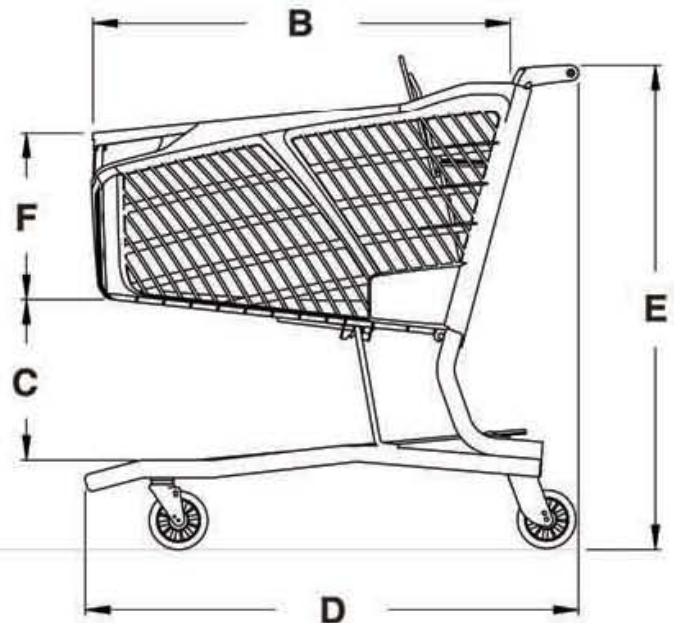

Model Number: HC20 (Renaissance)

Colors: Std. Colors

Features

- Payload Capacity:
- Top Basket Capacity: 10,700 Cu.in.
- Bottom Basket N/A
- Capacity:
- Rear Rack Capacity: N/A
- Weight: 55 lbs.
- Cart Nesting: 10.5
- Trailer Capacity: 450

- Standard Colors:
-  Black
 -  Gray
 -  Red
 -  Green
 -  Blue

SIZE	A	B	C	D	E	F	G
in.	23 5/8	35 5/8	13 13/16	42 7/16	42	14 3/8	24
mm	600	905	351	1078	1067	365	610