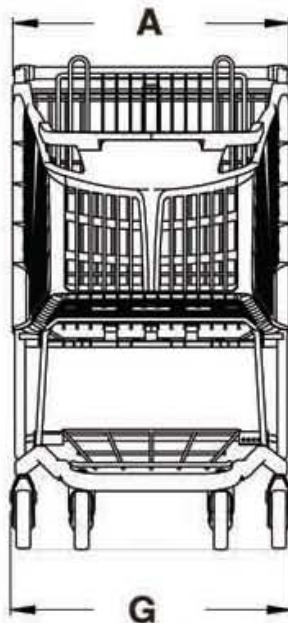

Model Number: HC20 (Renaissance)

Colors: Std. Colors

Features

- Payload Capacity:
- Top Basket Capacity: 10,700 Cu.in.
- Bottom Basket N/A
- Capacity:
- Rear Rack Capacity: N/A
- Weight: 55 lbs.
- Cart Nesting: 10.5
- Trailer Capacity: 450

- Standard Colors:
-  Black
 -  Gray
 -  Red
 -  Green
 -  Blue

SIZE	A	B	C	D	E	F	G
in.	23 5/8	35 5/8	13 13/16	42 7/16	42	14 3/8	24
mm	600	905	351	1078	1067	365	610