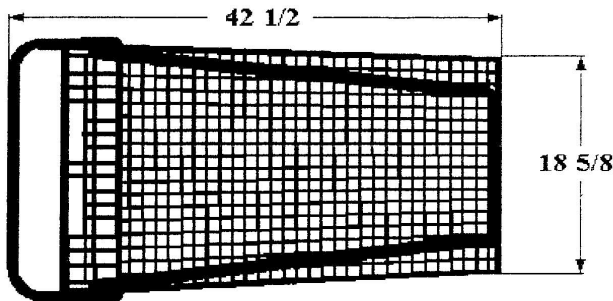

**Model Number: 3440**

**Colors:** Std Colors

**Features**

- Payload Capacity:
- Top Basket Capacity: 10,830
- Bottom Basket Capacity: 6,620
- Rear Rack Capacity: N/A
- Weight: 57
- Cart Nesting: 12
- Trailer Capacity: 500