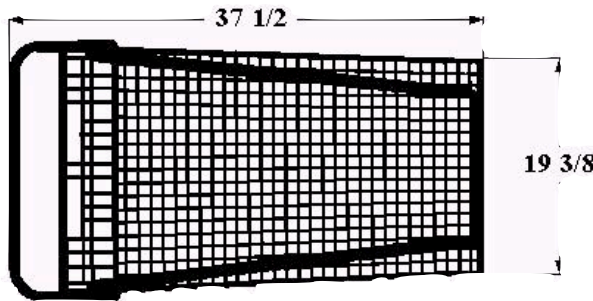

Model Number: 3340

Colors: Std. Colors

Features

Payload Capacity:

Top Basket Capacity: 10,830 Cu.in.

Bottom Basket 6,620 Cu.in.

Capacity:

Rear Rack Capacity: N/A

Weight: 56 lbs.

Cart Nesting: 12

Trailer Capacity: 500

3340