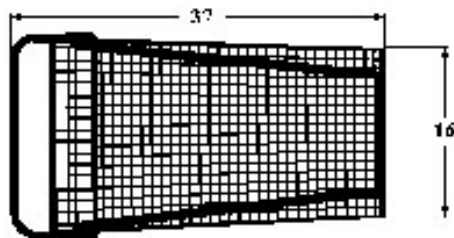

Model Number: 2141

Colors: Std. Colors

Features

Payload Capacity:

Top Basket Capacity: 13,300 Cu. In.

Bottom Basket Capacity: N/A

Rear Rack Capacity: N/A

Weight: 55 Lbs.

Cart Nesting: 10 1/4

Trailer Capacity: 590

2141